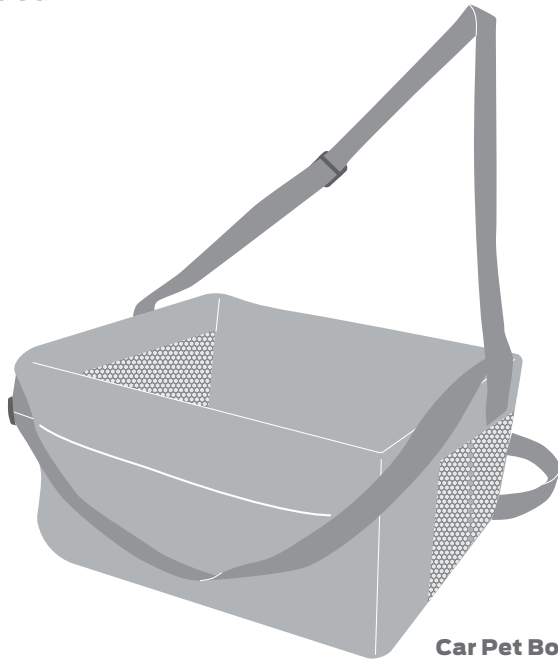

CAUTION

CAUTION, used without the safety alert symbol, indicates a hazardous situation which, if not avoided, could result in harm to your pet.

⚠ WARNING

- To avoid distractions while driving, please read all instructions thoroughly and ensure the Car Pet Booster Seat is correctly installed and your pet is settled before operating your vehicle.
- Before traveling, make sure the leash is adjusted short enough to keep pets from jumping out of the basket. An improperly adjusted leash creates an unsafe condition.
- A harness is recommended rather than a collar for safely securing pets in your vehicle. Remove pet before making adjustments to the seat or straps.
- If your pet is a chewer, check periodically so make sure the Car Pet Booster Seat has not been damaged by your pet. Replace the Car Pet Booster Seat if damaged.
- Although the Car Pet Booster Seat improves safety by reducing driver distraction, it has not been crash-tested and is not considered as safe as using our Vehicle Safety Harness.

What's Included

Car Pet Booster Seat

How It Works

The Premier Pet™ Car Pet Booster Seat quickly and inexpensively keeps your car seats safe from mud, fur, or your pet's nails. The Car Pet Booster Seat works in any vehicle with headrests, and it gives your dog an elevated view, which is particularly helpful for pet's who get nauseous in the car. It's perfect for pets up to 10 lbs, and helps to prevent your pet from distracting you while driving. There is a pocket located on the front of the Car Pet Booster Seat that is the perfect size to fit essential dog supplies. A Premier Pet™ Car Pet Booster Seat is a great and economical way to keep your vehicle clean and your pet happy.